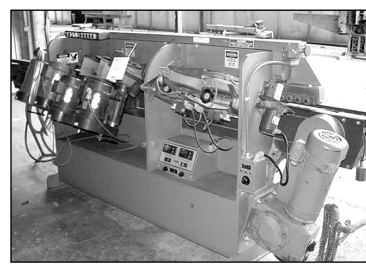

Vorwood Single Sided Shaper/Sander