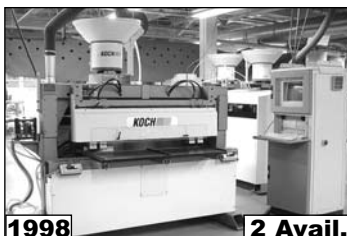

1998 **2 Avail.**
*Koch Sprint PTP Boring & CNC
Dowel Driving Machine*

Edgebanders
Point to Point Machining
Centers
CNC Routers
Wide Belt Sanders
Dovetailers
Forklifts & Yard lifts
Bore & Dowel Machinery
Dbl. Surfacers
Compressors & Dryers
HF Gluers
Straight Line Rips
Dust Collection
Case Clamps

Planers
Scissor Lifts
Shapers
Power Feeders
Racking
Cut Off Saws
Clamp Carriers
Edge Sanders
Sliding Top Saws
Conveyor
Finishing Equipment
Wood Hogs
Nailers
Tenoners
Clamping Equipment

Glue Spreaders
Trailers
Embossers
Horizontal Borers
Table Saws
Dumpsters
Welders
Panel Lifters
Maintenance Equipment
Bandsaws
Belt & Disc Sanders
Packaging Equipment
Stroke Sanders
Down Draft Tables

Southwood

*Auctions Closing
May 11th*

Southwood Door Company closes its door manufacturing facility in Quitman Mississippi