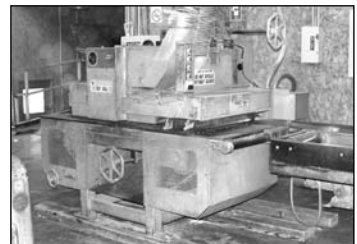

*Kval CNC Edge Routing Machine*

*Timesavers 3521ICA Angle Hd.  
52" Wide Belt Abrasive Planer*

*SCM Olympic S222 Edgebander  
& Mahros Return Conveyor (2003)*

*L & L GA-84 Radio Frequency  
Glue Press*

*Mereen Johnson 419-DC  
Gang Rip Saw*