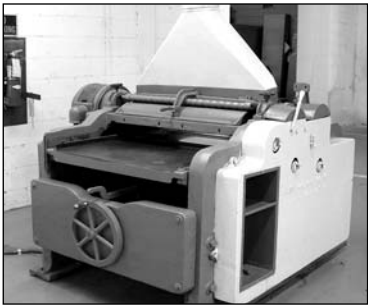

Buss OL 4D 36" Planer