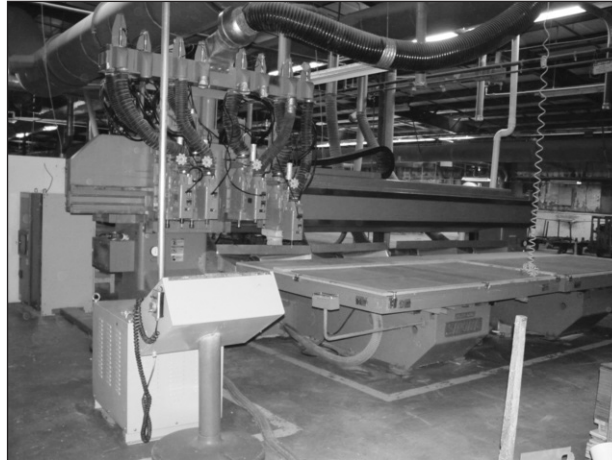

**ONLINE
BIDDING
ONLY!**

AUCTIONS!

www.irsauctions.com

Cochrane
real furniture. real life.

Cochrane Furniture, a division of Chromcraft Revington, Inc., has ceased manufacturing operations of its furniture plant in Lincolnton, North Carolina.

**Auction Closes: January
19th, 20th, 21st, & 22nd**

(2) Available!

(3) Weinigs Available!

Helical Head!

Equipment Including The Following:

Large quantity of sewing & upholstery equipment!

Drill Presses	Clamping Equipment
Turning Sanders	Mortisers
Vacuum Pumps	Planers
Packaging Equip.	Bed Lock Machines
Hogs	Factory Carts
Maintenance Equip.	Chair Equipment
Lathes	Pallet Grinders
Spindle Sanders	CNC Routers
Edge Sanders	Manual Routers
Conveyor	Wide Belt Sanders
Boring Equip.	Planer Sanders
Straight Line Rips	Yardlifts
Bandsaws	Trucks & Trailers
Scissor Lifts	Pickup Trucks
Haunchers	Box Trucks
Pocket Borers	Moulders
Profile Grinders	Stroke Sanders
Grinding Equip.	Carvers
Table Saws	Huge Sewing Dept.
Jointers	Dovetailers
Roll Coaters	Tenoners
Glue Spreaders	HF Gluers
Material Handling	& Much More!
Manlifts	

Shermag
The Company of Choice

Shermag, Inc. closes its Bécancour, Quebec furniture manufacturing facility.

**Auction Closes:
January 16th**

Equipment Including The Following: