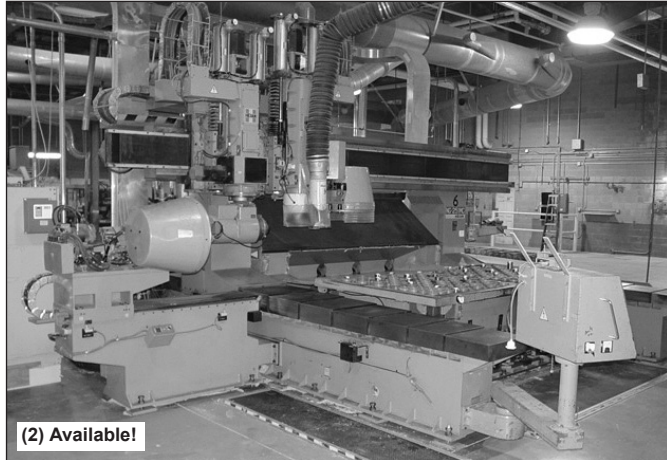

**ONLINE
BIDDING
ONLY!**

AUCTIONS!

www.irsauctions.com

Cochrane
real furniture. real life.

Cochrane Furniture, a division of Chromcraft Revington, Inc., has ceased manufacturing operations of its furniture plant in Lincolnton, North Carolina.

**Auction Closes: January
19th, 20th, 21st, & 22nd**

(2) Available!