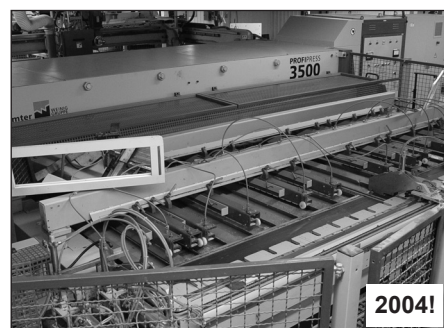

1998!

Grencon Super Scan 2D Rip Optimizing Scanner

1999!

Progressive SB/D-31 31" Gang Rip

Grecon 7004 Optimizing Chop Saw

1999!

Doucet 40 Section Clamp Carrier

Pinheiro Double Sided Planer

2004!

Weinig Dimter Profipress 3500 High Freq. Gluer

Rough Mill Equipment
 Chain Decks
 Dbl. Sided Planer
 Rip Optimization Scanner
 Gang Rip Saws
 Optimizing Chop Saws
 Scrap Choppers
 Straight Line Rips