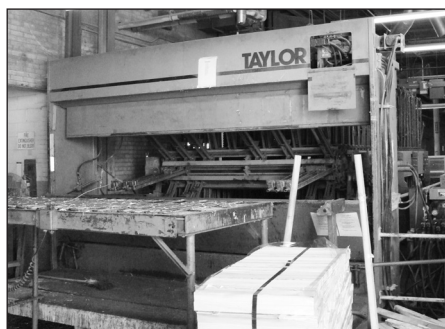

LATE!

Raiman & Scancore Gang Rip System

Weinig Profimat 23 5HD Moulder

HUGE QTY!

Caterpillar & Toyota Yardlifts & Forklifts

Taylor Clamp Carrier

Newman S-382 Planer Line

Timesaver Wide Belt Sander

TREMENDOUS AMOUNT OF EQUIPMENT!

Weinig Raimann Profirip System
 RF Gluers
 CNC Machining Centers
 Abrasive Planing & Sanding Line
 Optimizers
 Forklifts
 Yardlifts
 Gang Rip Saws
 Straight Line Rips
 Moulders
 Profile Grinders
 Moulding Sanders
 Wide Belt Sanders
 Stroke Sanders
 Bandsaws
 Dbl. Surfacer
 Cut Off Saws
 Re-Saws