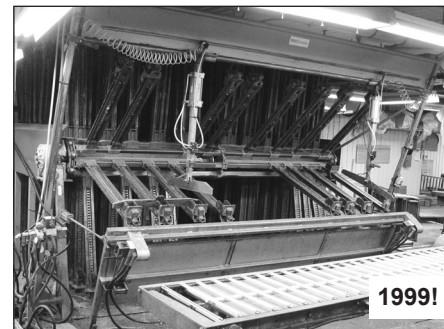

TREMENDOUS AMOUNT OF EQUIPMENT!

Weinig Raimann Profirip System
 RF Gluers
 CNC Machining Centers
 Abrasive Planing & Sanding Line
 Optimizers
 Forklifts
 Yardlifts
 Gang Rip Saws
 Straight Line Rips
 Moulders
 Profile Grinders
 Moulding Sanders
 Wide Belt Sanders
 Stroke Sanders
 Bandsaws
 Dbl. Surfacer
 Cut Off Saws
 Re-Saws

1998!

Grencon Super Scan 2D Rip Optimizing Scanner

1999!

Progressive SB/D-31 31" Gang Rip

Grecon 7004 Optimizing Chop Saw

1999!

Doucet 40 Section Clamp Carrier

Pinheiro Double Sided Planer