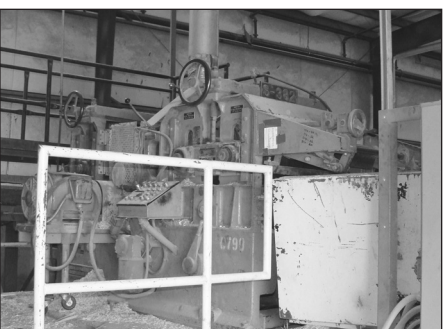

LATE!

Raiman & Scancore Gang Rip System

Weinig Profimat 23 5HD Moulder

HUGE QTY!

Caterpillar & Toyota Yardlifts & Forklifts

Taylor Clamp Carrier

Newman S-382 Planer Line

Timesaver Wide Belt Sander

TREMENDOUS AMOUNT OF EQUIPMENT!

Weinig Raimann Profirip System
 RF Gluers
 CNC Machining Centers
 Abrasive Planing & Sanding Line
 Optimizers
 Forklifts
 Yardlifts
 Gang Rip Saws
 Straight Line Rips
 Moulders
 Profile Grinders
 Moulding Sanders
 Wide Belt Sanders
 Stroke Sanders
 Bandsaws
 Dbl. Surfacer
 Cut Off Saws
 Re-Saws