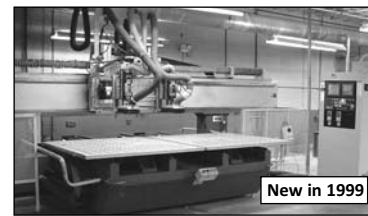

Fletcher FM-200D Tenoner

New in 1999