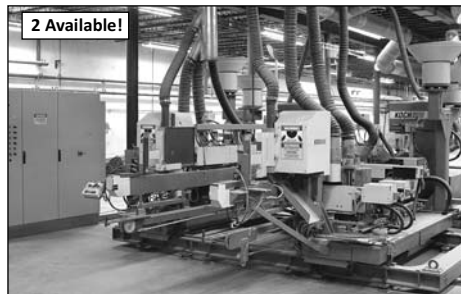

Costa KBCCC1350 53" Top & Bottom Sanding Line

2 Available!