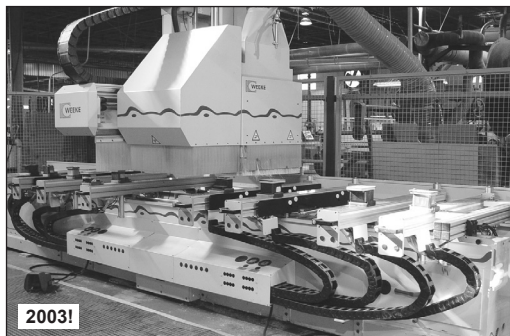

(3) Weinigs Available! As late as 2001!

2003!

Weeke Optimat BHC550 Machining Center w/ Tool Changer